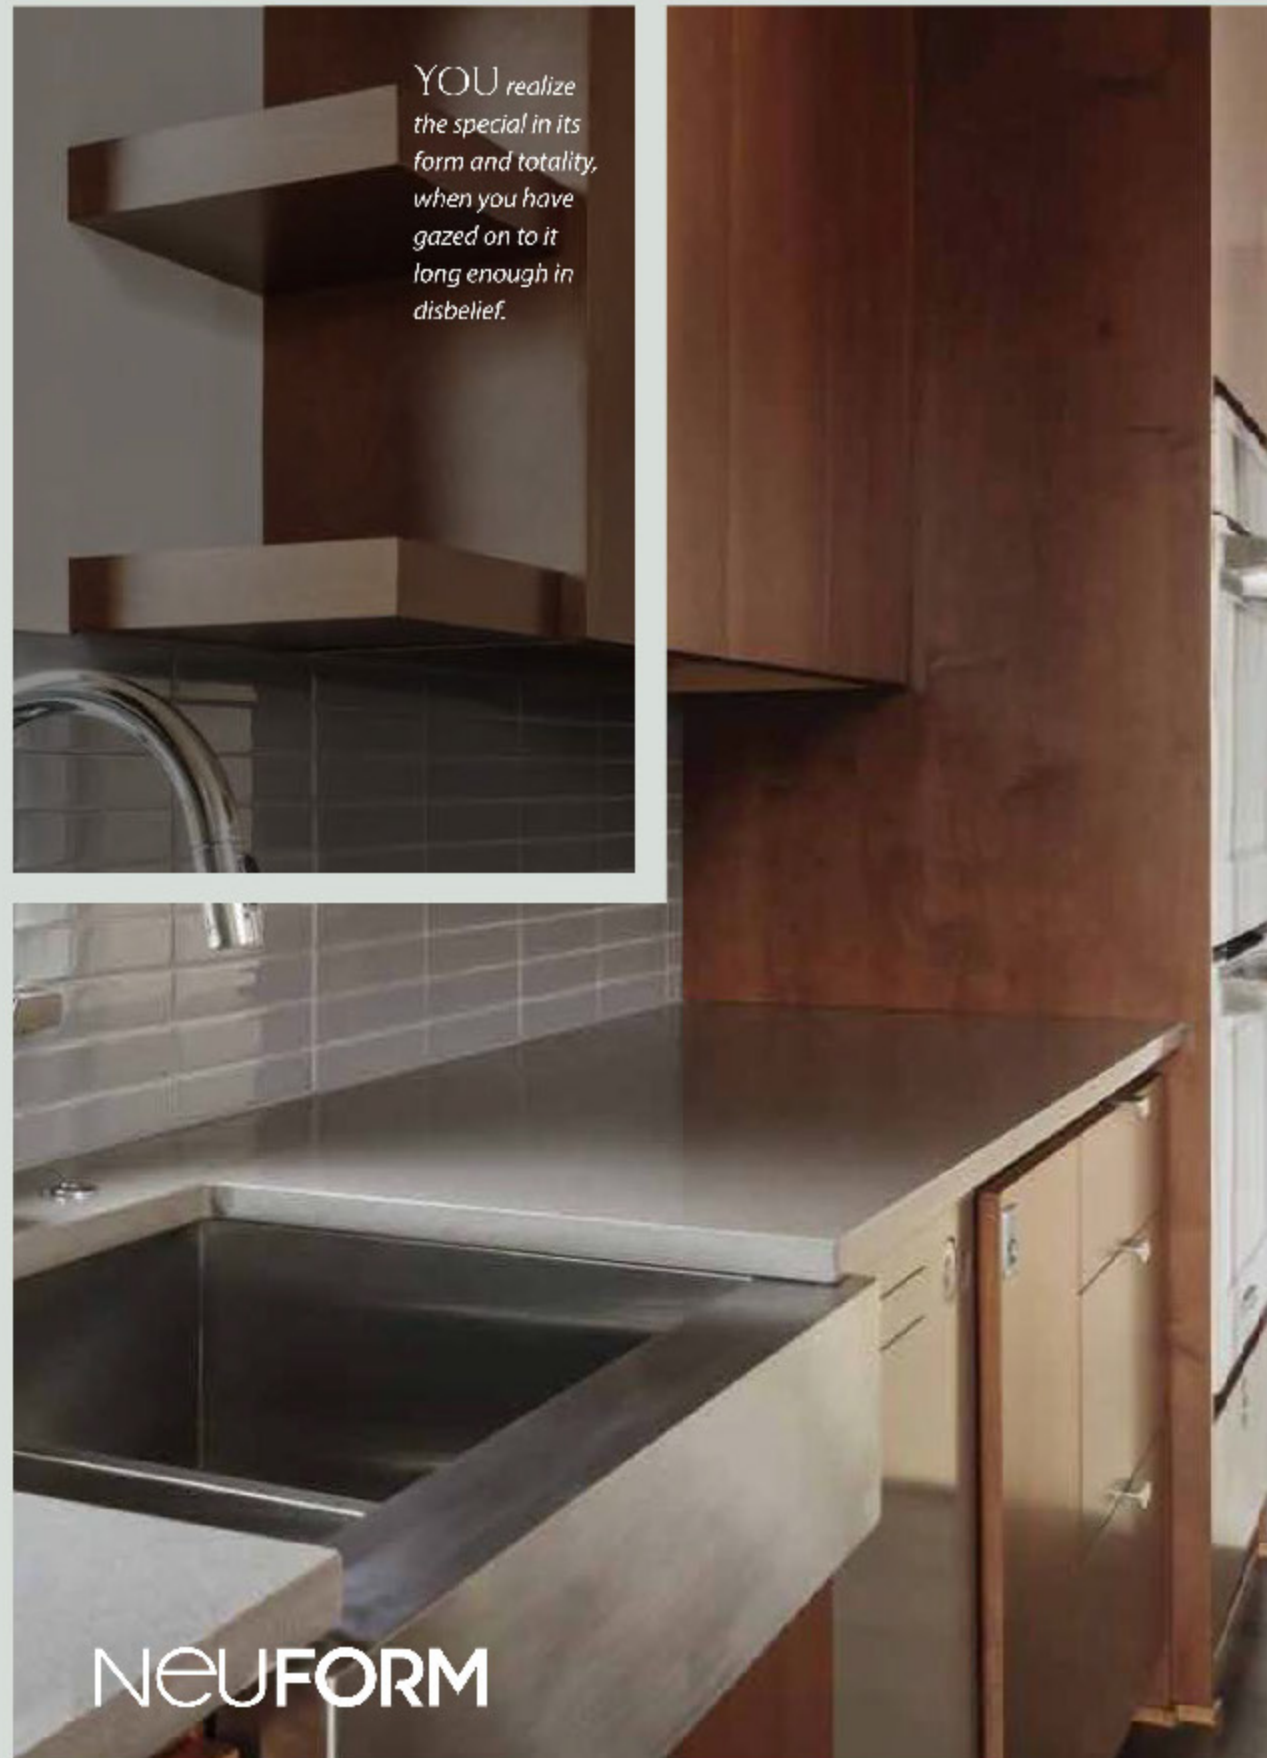

wood grains | **UNIQUE WOOD**